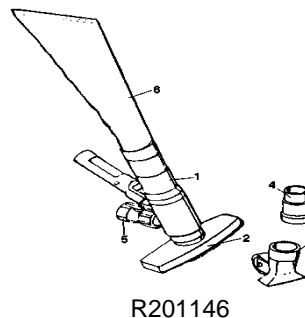

## Specialty Vacuums

HTH	92008	Half-Moon Vacuum
HTH	92031	Triangle Vacuum with swivel adapter
RLP	R201392	Triangle Vacuum, Econo #194
RLP	R201146	Mini-Vac

*\*Small Vacuum designed for use with garden hose or vacuum hose*

## Standard Bronze Vacuums

SBC	5116ALA	18" Aluminum Vacuum, fits 1-1/2" Hose
SBC	5116BRB	18" Aluminum Vacuum, fits 2" Hose

## Standard Bronze Vacuum Parts

SBC	15013	Brush for Vacuum #5116
SBC	15015	Wheel Bushing, Eccentric for #5116
SBC	15016	Wheel, 1-1/2" Diameter for #5116
SBC	15017	Skirt for Vacuum #5116
SBC	15018	Screw, Nut and Washer Assembly for #5116
SBC	15071	Brush, Wrap-Around for #5116