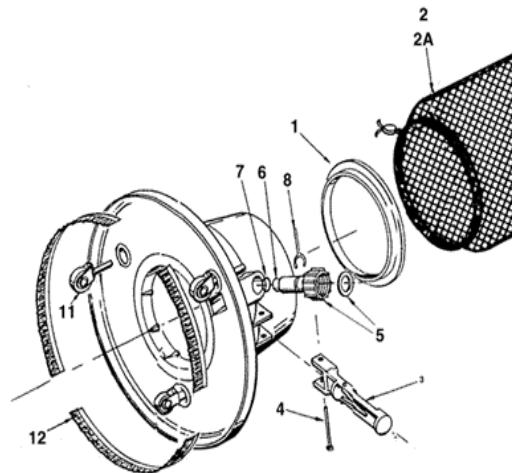

# VACUUMS

**CSC**     **PRODUCT**  
**CODE**   **NUMBER**   **PRODUCT DESCRIPTION**

RAINBOW VACUUM REPLACEMENT PARTS

RLP	174	Wheel, Solid
RLP	R201456	Wheel, Solid 4-pack
RLP	194R	Brush for Triangular Econo #194
RLP	258	Hose, Swivel Adapter for Pro-Vac #222
RLP	263	Caster, Swivel for #250/252
RLP	264	Axle Assembly for #250/252
RLP	265	Caster Support for #250/252
HYP	SP1067QA	Handle with Spring
RLP	267	Retainer Clip, Stainless Steel for Vacuum
RLP	189	Handle, Bolt-On
RLP	R3086	Pin, Handle
RLP	R201498	Handle, Snap-Adapter
RLP	R201557	Clip, Delrin Spring 3-Pack
HTH	92020	Handle Pins, Universal
HTH	92023	Snap, Universal Quick
RLP	R201466	Axle Assembly, #178
RLP	R201472	Axle Assembly, #178 4-Pack
RLP	R201476	Axle Assembly, #176 4-Pack
RLP	R201556	Axle Assembly for Superflex #203
RLP	R201426	Handle for Mini-Vac #204
RLP	R201716	Socks, Silt for Mini-Vac 3-Pack
RLP	R201718	Bag for Mini-Vac

LEAF-EATER

RLP	R211036	Leaf Eater #185
-----	---------	-----------------

LEAF EATER PARTS

RLP	R211426	#2- Bag, Mesh for #185
RLP	R211286	#2a- Bag, Sand/Silt for #185
RLP	R211432	#2b- Bag, 3' High-Capacity
RLP	R211430	#2c- Bag, 5' High-Capacity
RLP	R03101	#4- Connecting Pin
RLP	R211316	#5- Connector Hose with Washer
RLP	183	#7- O-Ring for Trap #180
RLP	R18509	#8- Retainer Clip
RLP	R211436	#11- Wheel Assembly for #185
RLP	R211406	#12- Brush Set for #185