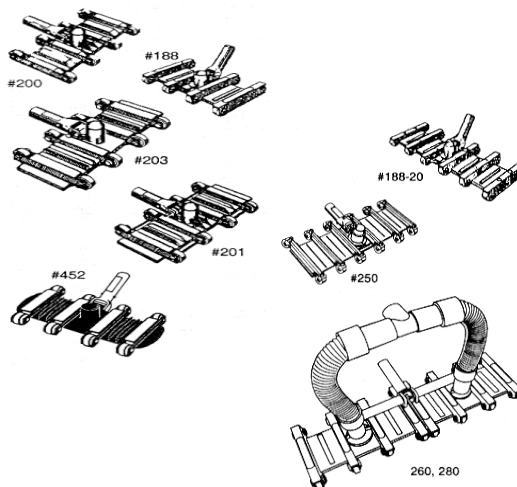

VACUUMS

CSC PRODUCT
CODE NUMBER PRODUCT DESCRIPTION

Commercial Vacuums

RLP	R201112	12" Vacuum, Flexible #188
RLP	R201380	14" Vacuum, Slimline #200
RLP	R201388	14" Vacuum, Super-Flex #203
RLP	252	14" Vacuum, Commercial
RLP	R201126	19" Vacuum, Commercial #250
RLP	R201286	22" Vacuum, Pro-Vac #222
RLP	R201186	24" Vacuum, Commercial
RLP	R201296	29" Vacuum, Flexible #229
RLP	R201298	41" Vacuum, Super-Pro #241
AEC	140	10" Vacuum, Metal
SBC	5116	18" Vacuum, Standard Bronze